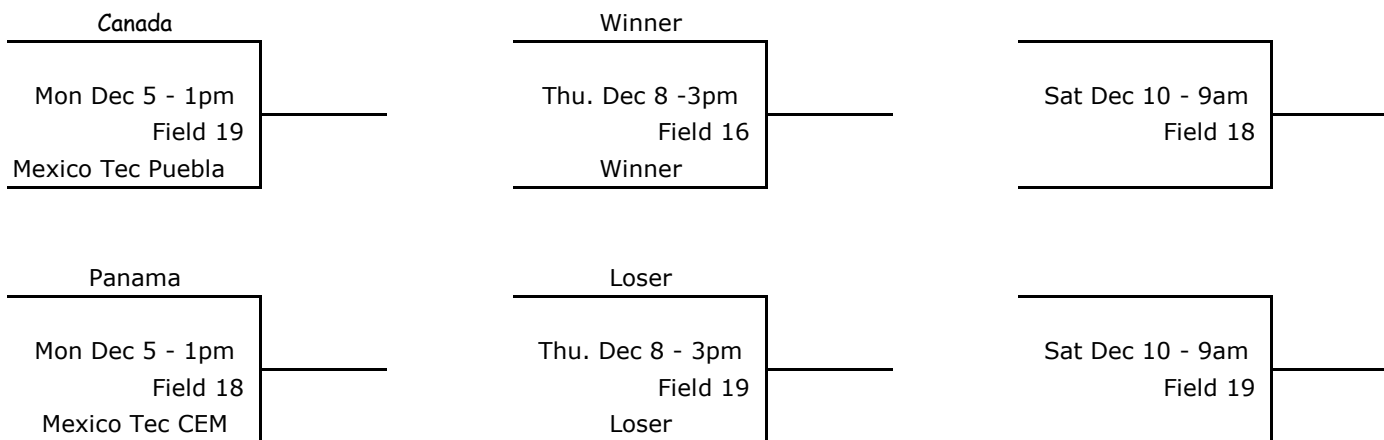

2011 POP WARNER FOOTBALL CHAMPIONSHIPS

HOSTED BY ESPN'S WIDE WORLD OF SPORTS, DECEMBER 3-10

International Friendship Bowl

Midget