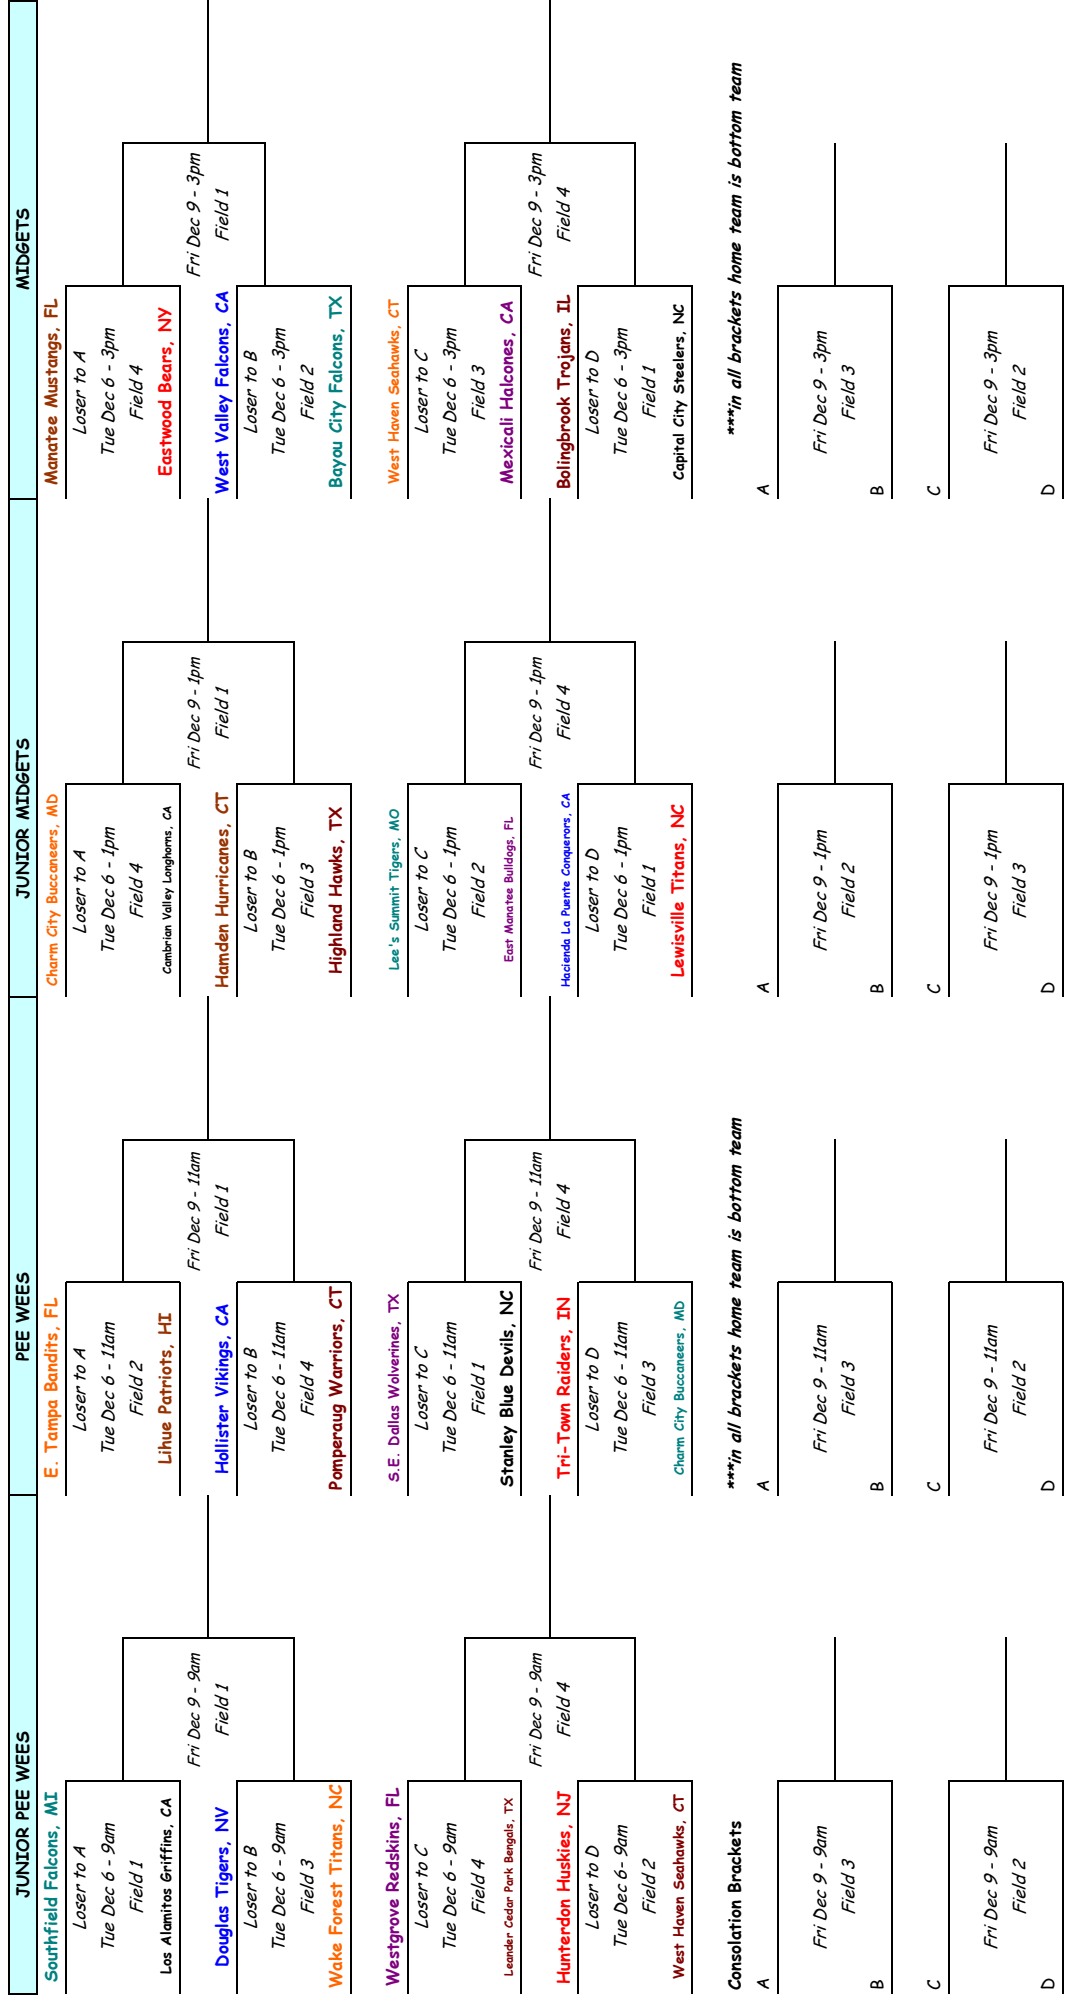

2005 POP WARNER FOOTBALL CHAMPIONSHIPS
 HOSTED BY DISNEY'S WIDE WORLD OF SPORTS, DECEMBER 5-11

DIVISION II

***in all brackets home team is bottom team

***in all brackets home team is bottom team