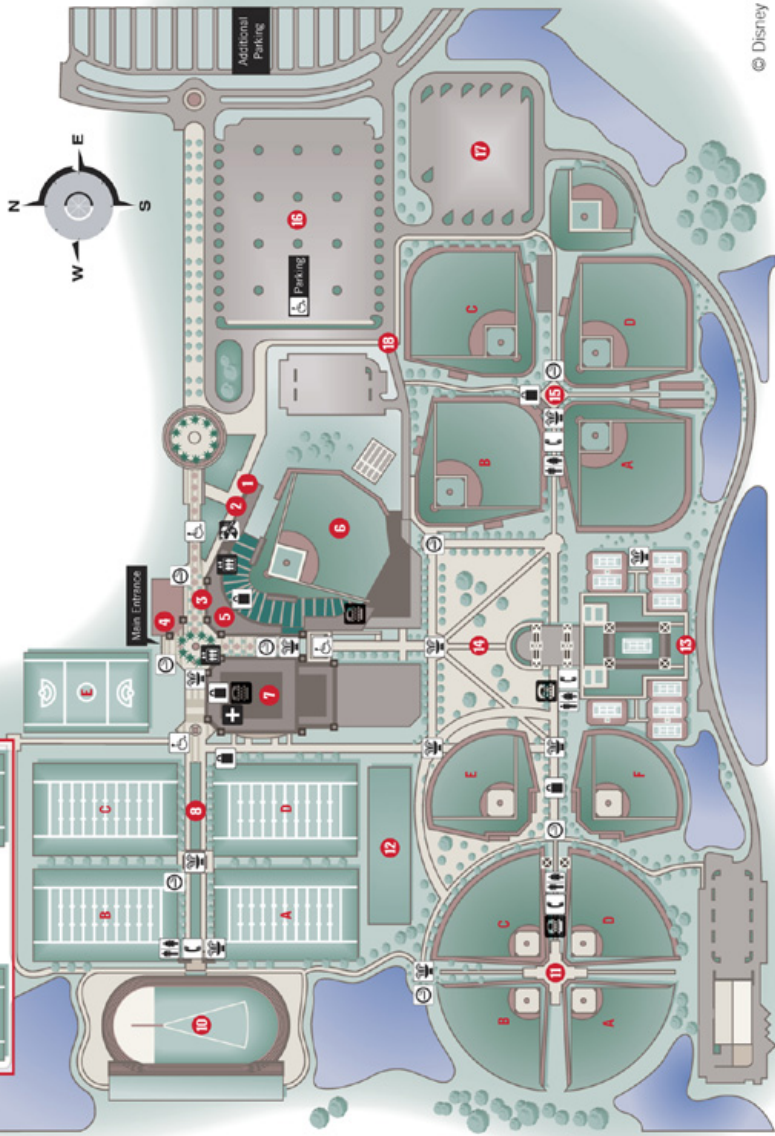

Disney's WIDE·WORLD OF·SPORTS COMPLEX

Fields

The new Hess Fields can accommodate an additional four football fields at Disney's Wide World of Sports™ Complex. The new fields may also be configured to host a variety of events including soccer, baseball, lacrosse, field hockey, and softball.

Map Legend

- 1 Box Office
- 2 D Sports Merchandise Shop
- 3 Guest Services & Sports Information
- 4 Official All Star Café®
- 5 Disney's Clubhouse Merchandise Shop
- 6 Cracker Jack® Stadium
- 7 The Milk House
- 8 Hess Fields South
- 9 Hess Fields North
- 10 Track & Field Complex
- 11 Diamondplex
- 12 The Sports Experience
- 13 Tennis Complex
- 14 Town Green, Presented by Toro®
- 15 Baseball Quadrplex
- 16 Parking
- 17 Bus/RV Parking
- 18 Secondary Entrance

- ATM Location
- Elevator
- First Aid (during event hours)
- Smoking Area
- Restroom
- Merchandise
- Pay Phone Equipped w/TTY
- Pay Phone
- Water Fountain